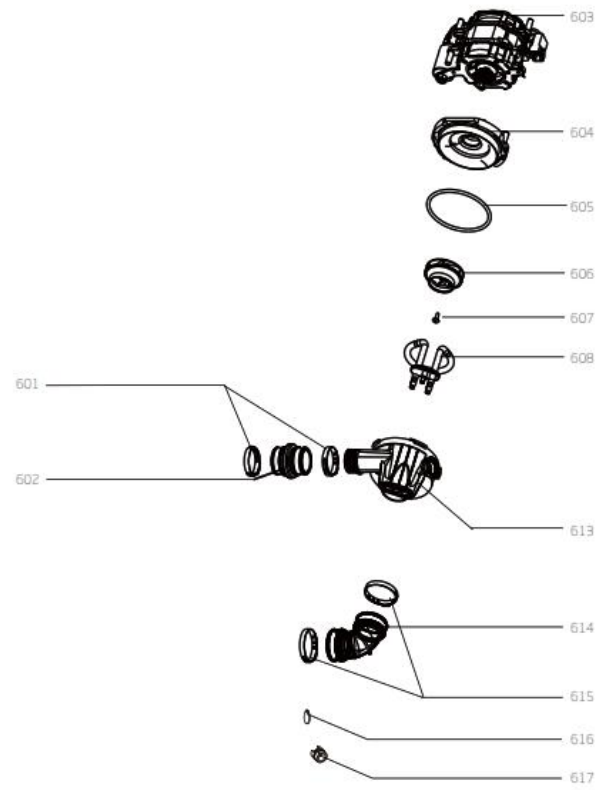

DISHWASHER  
MODEL NUMBER  
NE60FD14UK\_EU  
PARTS MANUAL

Exploded Drawing

### Spare Parts List

<b>ID No</b>	<b>Part Number</b>	<b>Apelson Code</b>	<b>Part Description</b>	<b>Qty.</b>
101	12176000036535	AA0000003231	WATERPROOF COVER	1
102	17176000042498	AA0000003547	DISPLAY PANEL	1
103	12676000009037	AA0000002752	SEALING GASKET	2
104-113	12176000B08730	6770006668	CONTROL PANEL ASSEMBLY	1
104	12176000036537	AA0000003232	CONTROL PANEL	1
105	12176000B08729	AA0000003619	BUTTON	1
106	12176000B08727	AA0000003620	BUTTON	1
107	12176000B08741	AA0000003621	BUTTON	1
108	12176000B08747	AA0000003622	BUTTON	1
109	12176000036545	AA0000002760	BUTTON	1
110	12176000036540	AA0000002759	BUTTON	1
111	12176000B08746	AA0000003623	BUTTON	1
112	12176000B08728	AA0000003623	BUTTON	1
113	12176000B08760	AA0000003634	CONTROL PANEL COVER STICKER	1
114	12276000009567	AA0000002194	OUTER DOOR	1
115	12176000004079	673001101123	BASEBOARD	1
201	17476000012184	AA0000002763	DOOR SWICTH ASSEMBLY	1
202	12276000019839	AA0000003557	INNER DOOR ASSEMBLY	1
203	12176000003629	60501345	SNAP RING	1
204	12276000021255	AA0000003561	LEFT HINGE ASSEMBLY	1
205	12176000030346	6730002328	DOOR LOCK ASSEMBLY	1
208	17476000008523	60703825	DISPENSER	1
209	12276000021256	AA0000003563	RIGH THINGE ASSEMBLY	1
210	12276000019605	AA0000002764	CONNECTING BOARD	1
302	12176000027453	AA0000002198	UPPER BACK SUPPORT	1
303	12176000027452	AA0000002199	UPPER BACK SUPPORT	1
304	12176000018923	AA0000002200	TOP PLATE ASSEMBLY	1
305	12276000013810	AA0000002201	LEFT SIDE PANEL	1
306	12276000013808	AA0000002202	RIGHT SIDE PLATE	1
308	12176000008573	AA0000001776	BASKET GUIDER SUPPORTING HOLDER	4
310	12176000010412	AA0000001775	RAIL SUPPORT ASSEMBLY	4
313	12176000025300	AA0000002206	STOPPER	2