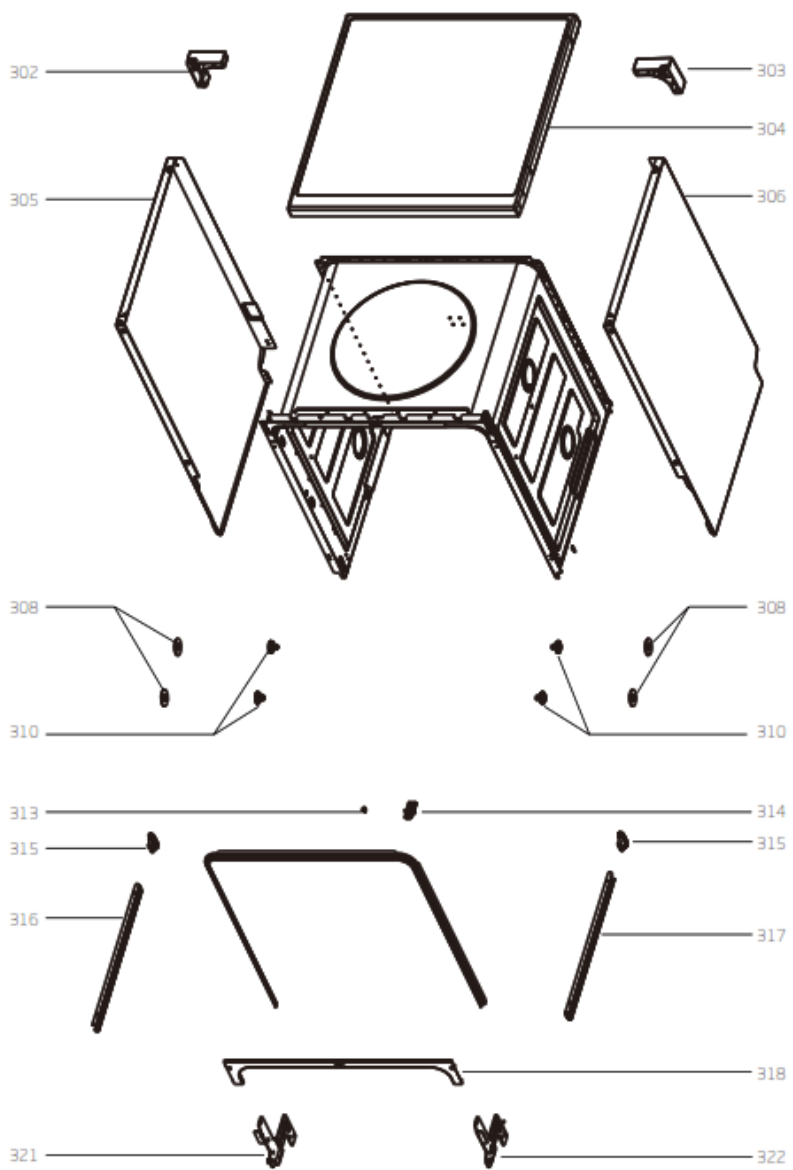

DISHWASHER  
MODEL NUMBER  
NE60FD14UK\_EU  
PARTS MANUAL

Exploded Drawing

### Spare Parts List

<b>ID No</b>	<b>Part Number</b>	<b>Apelson Code</b>	<b>Part Description</b>	<b>Qty.</b>
101	12176000036535	AA0000003231	WATERPROOF COVER	1
102	17176000042498	AA0000003547	DISPLAY PANEL	1
103	12676000009037	AA0000002752	SEALING GASKET	2
104-113	12176000B08730	6770006668	CONTROL PANEL ASSEMBLY	1
104	12176000036537	AA0000003232	CONTROL PANEL	1
105	12176000B08729	AA0000003619	BUTTON	1
106	12176000B08727	AA0000003620	BUTTON	1
107	12176000B08741	AA0000003621	BUTTON	1
108	12176000B08747	AA0000003622	BUTTON	1
109	12176000036545	AA0000002760	BUTTON	1
110	12176000036540	AA0000002759	BUTTON	1
111	12176000B08746	AA0000003623	BUTTON	1
112	12176000B08728	AA0000003623	BUTTON	1
113	12176000B08760	AA0000003634	CONTROL PANEL COVER STICKER	1
114	12276000009567	AA0000002194	OUTER DOOR	1
115	12176000004079	673001101123	BASEBOARD	1
201	17476000012184	AA0000002763	DOOR SWICTH ASSEMBLY	1
202	12276000019839	AA0000003557	INNER DOOR ASSEMBLY	1
203	12176000003629	60501345	SNAP RING	1
204	12276000021255	AA0000003561	LEFT HINGE ASSEMBLY	1
205	12176000030346	6730002328	DOOR LOCK ASSEMBLY	1
208	17476000008523	60703825	DISPENSER	1
209	12276000021256	AA0000003563	RIGH THINGE ASSEMBLY	1
210	12276000019605	AA0000002764	CONNECTING BOARD	1
302	12176000027453	AA0000002198	UPPER BACK SUPPORT	1
303	12176000027452	AA0000002199	UPPER BACK SUPPORT	1
304	12176000018923	AA0000002200	TOP PLATE ASSEMBLY	1
305	12276000013810	AA0000002201	LEFT SIDE PANEL	1
306	12276000013808	AA0000002202	RIGHT SIDE PLATE	1
308	12176000008573	AA0000001776	BASKET GUIDER SUPPORTING HOLDER	4
310	12176000010412	AA0000001775	RAIL SUPPORT ASSEMBLY	4
313	12176000025300	AA0000002206	STOPPER	2