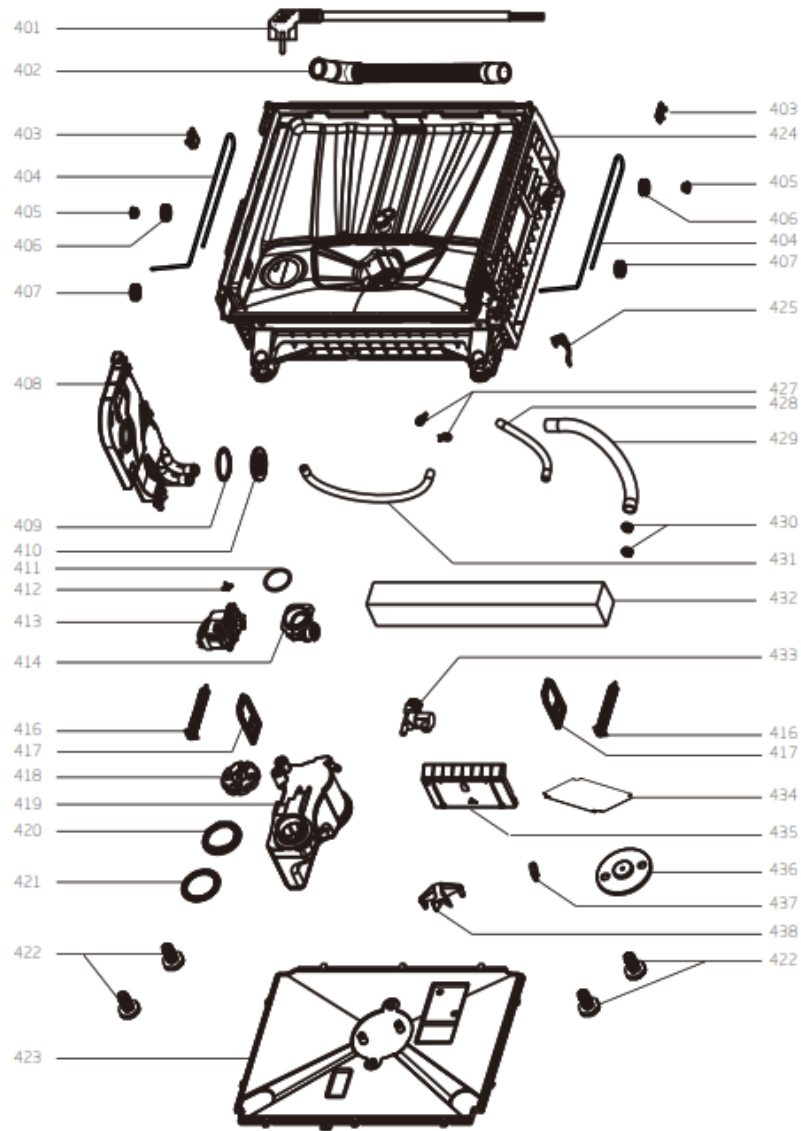

DISHWASHER  
MODEL NUMBER  
NE60FD14UK\_EU  
PARTS MANUAL

Exploded Drawing

### Spare Parts List

<b>ID No</b>	<b>Part Number</b>	<b>Apelson Code</b>	<b>Part Description</b>	<b>Qty.</b>
101	12176000036535	AA0000003231	WATERPROOF COVER	1
102	17176000042498	AA0000003547	DISPLAY PANEL	1
103	12676000009037	AA0000002752	SEALING GASKET	2
104-113	12176000B08730	6770006668	CONTROL PANEL ASSEMBLY	1
104	12176000036537	AA0000003232	CONTROL PANEL	1
105	12176000B08729	AA0000003619	BUTTON	1
106	12176000B08727	AA0000003620	BUTTON	1
107	12176000B08741	AA0000003621	BUTTON	1
108	12176000B08747	AA0000003622	BUTTON	1
109	12176000036545	AA0000002760	BUTTON	1
110	12176000036540	AA0000002759	BUTTON	1
111	12176000B08746	AA0000003623	BUTTON	1
112	12176000B08728	AA0000003623	BUTTON	1
113	12176000B08760	AA0000003634	CONTROL PANEL COVER STICKER	1
114	12276000009567	AA0000002194	OUTER DOOR	1
115	12176000004079	673001101123	BASEBOARD	1
201	17476000012184	AA0000002763	DOOR SWICTH ASSEMBLY	1
202	12276000019839	AA0000003557	INNER DOOR ASSEMBLY	1
203	12176000003629	60501345	SNAP RING	1
204	12276000021255	AA0000003561	LEFT HINGE ASSEMBLY	1
205	12176000030346	6730002328	DOOR LOCK ASSEMBLY	1
208	17476000008523	60703825	DISPENSER	1
209	12276000021256	AA0000003563	RIGH THINGE ASSEMBLY	1
210	12276000019605	AA0000002764	CONNECTING BOARD	1
302	12176000027453	AA0000002198	UPPER BACK SUPPORT	1
303	12176000027452	AA0000002199	UPPER BACK SUPPORT	1
304	12176000018923	AA0000002200	TOP PLATE ASSEMBLY	1
305	12276000013810	AA0000002201	LEFT SIDE PANEL	1
306	12276000013808	AA0000002202	RIGHT SIDE PLATE	1
308	12176000008573	AA0000001776	BASKET GUIDER SUPPORTING HOLDER	4
310	12176000010412	AA0000001775	RAIL SUPPORT ASSEMBLY	4
313	12176000025300	AA0000002206	STOPPER	2