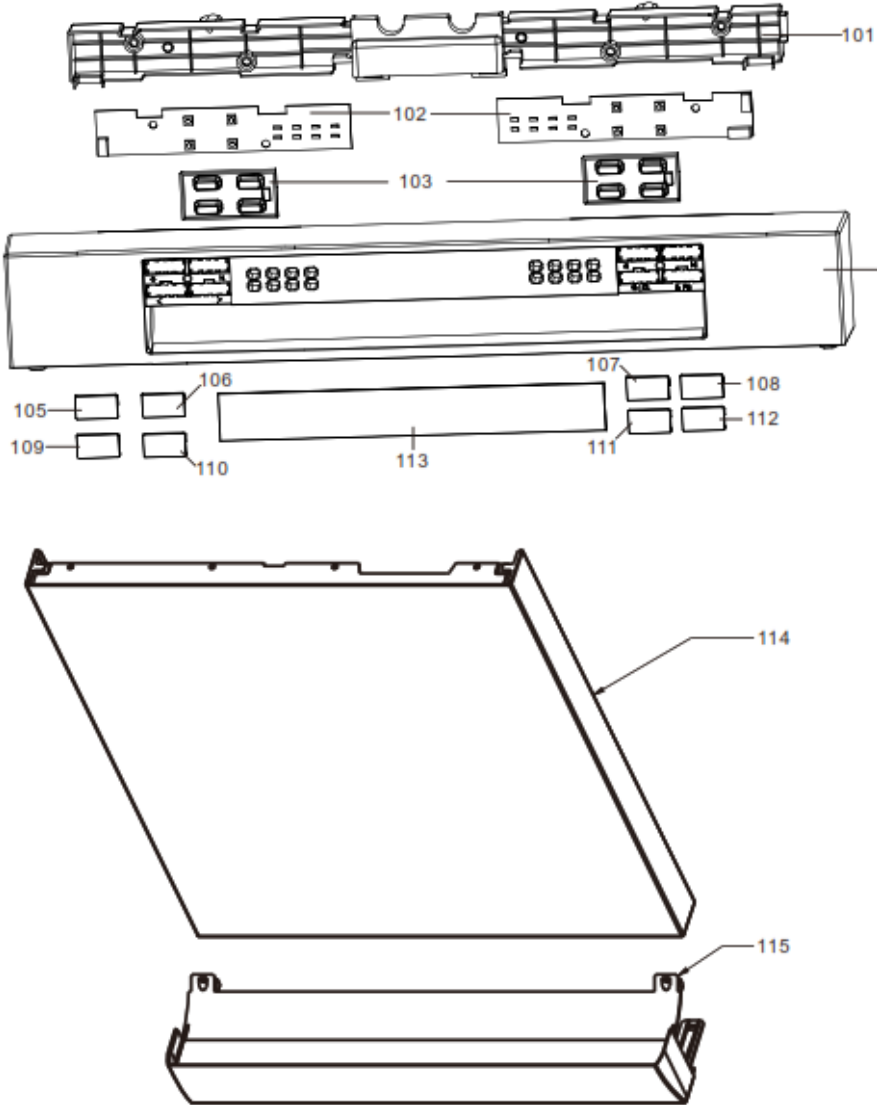

DISHWASHER  
MODEL NUMBER  
NE60FD14UK\_EU  
PARTS MANUAL

Exploded Drawing

### Spare Parts List

<b>ID No</b>	<b>Part Number</b>	<b>Apelson Code</b>	<b>Part Description</b>	<b>Qty.</b>
101	12176000036535	AA0000003231	WATERPROOF COVER	1
102	17176000042498	AA0000003547	DISPLAY PANEL	1
103	12676000009037	AA0000002752	SEALING GASKET	2
104-113	12176000B08730	6770006668	CONTROL PANEL ASSEMBLY	1
104	12176000036537	AA0000003232	CONTROL PANEL	1
105	12176000B08729	AA0000003619	BUTTON	1
106	12176000B08727	AA0000003620	BUTTON	1
107	12176000B08741	AA0000003621	BUTTON	1
108	12176000B08747	AA0000003622	BUTTON	1
109	12176000036545	AA0000002760	BUTTON	1
110	12176000036540	AA0000002759	BUTTON	1
111	12176000B08746	AA0000003623	BUTTON	1
112	12176000B08728	AA0000003623	BUTTON	1
113	12176000B08760	AA0000003634	CONTROL PANEL COVER STICKER	1
114	12276000009567	AA0000002194	OUTER DOOR	1
115	12176000004079	673001101123	BASEBOARD	1
201	17476000012184	AA0000002763	DOOR SWICTH ASSEMBLY	1
202	12276000019839	AA0000003557	INNER DOOR ASSEMBLY	1
203	12176000003629	60501345	SNAP RING	1
204	12276000021255	AA0000003561	LEFT HINGE ASSEMBLY	1
205	12176000030346	6730002328	DOOR LOCK ASSEMBLY	1
208	17476000008523	60703825	DISPENSER	1
209	12276000021256	AA0000003563	RIGH THINGE ASSEMBLY	1
210	12276000019605	AA0000002764	CONNECTING BOARD	1
302	12176000027453	AA0000002198	UPPER BACK SUPPORT	1
303	12176000027452	AA0000002199	UPPER BACK SUPPORT	1
304	12176000018923	AA0000002200	TOP PLATE ASSEMBLY	1
305	12276000013810	AA0000002201	LEFT SIDE PANEL	1
306	12276000013808	AA0000002202	RIGHT SIDE PLATE	1
308	12176000008573	AA0000001776	BASKET GUIDER SUPPORTING HOLDER	4
310	12176000010412	AA0000001775	RAIL SUPPORT ASSEMBLY	4
313	12176000025300	AA0000002206	STOPPER	2