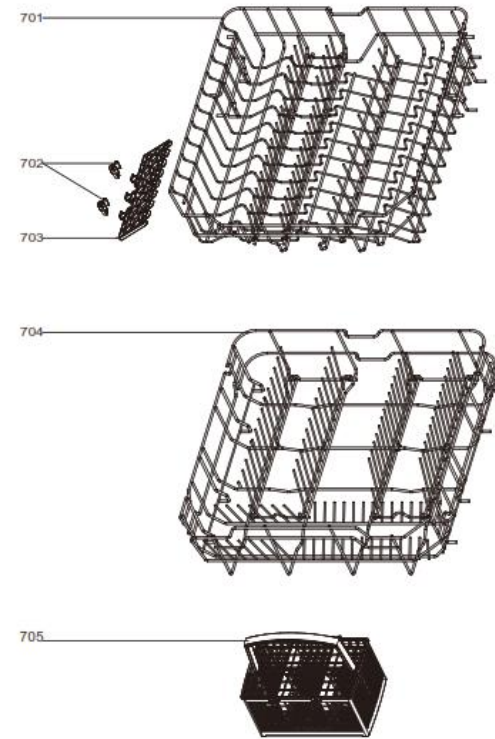

DISHWASHER  
MODEL NUMBER  
NE60FD14UK\_EU  
PARTS MANUAL

Exploded Drawing

### Spare Parts List

<b>ID No</b>	<b>Part Number</b>	<b>Apelson Code</b>	<b>Part Description</b>	<b>Qty.</b>
101	12176000036535	AA0000003231	WATERPROOF COVER	1
102	17176000042498	AA0000003547	DISPLAY PANEL	1
103	12676000009037	AA0000002752	SEALING GASKET	2
104-113	12176000B08730	6770006668	CONTROL PANEL ASSEMBLY	1
104	12176000036537	AA0000003232	CONTROL PANEL	1
105	12176000B08729	AA0000003619	BUTTON	1
106	12176000B08727	AA0000003620	BUTTON	1
107	12176000B08741	AA0000003621	BUTTON	1
108	12176000B08747	AA0000003622	BUTTON	1
109	12176000036545	AA0000002760	BUTTON	1
110	12176000036540	AA0000002759	BUTTON	1
111	12176000B08746	AA0000003623	BUTTON	1
112	12176000B08728	AA0000003623	BUTTON	1
113	12176000B08760	AA0000003634	CONTROL PANEL COVER STICKER	1
114	12276000009567	AA0000002194	OUTER DOOR	1
115	12176000004079	673001101123	BASEBOARD	1
201	17476000012184	AA0000002763	DOOR SWICTH ASSEMBLY	1
202	12276000019839	AA0000003557	INNER DOOR ASSEMBLY	1
203	12176000003629	60501345	SNAP RING	1
204	12276000021255	AA0000003561	LEFT HINGE ASSEMBLY	1
205	12176000030346	6730002328	DOOR LOCK ASSEMBLY	1
208	17476000008523	60703825	DISPENSER	1
209	12276000021256	AA0000003563	RIGH THINGE ASSEMBLY	1
210	12276000019605	AA0000002764	CONNECTING BOARD	1
302	12176000027453	AA0000002198	UPPER BACK SUPPORT	1
303	12176000027452	AA0000002199	UPPER BACK SUPPORT	1
304	12176000018923	AA0000002200	TOP PLATE ASSEMBLY	1
305	12276000013810	AA0000002201	LEFT SIDE PANEL	1
306	12276000013808	AA0000002202	RIGHT SIDE PLATE	1
308	12176000008573	AA0000001776	BASKET GUIDER SUPPORTING HOLDER	4
310	12176000010412	AA0000001775	RAIL SUPPORT ASSEMBLY	4
313	12176000025300	AA0000002206	STOPPER	2