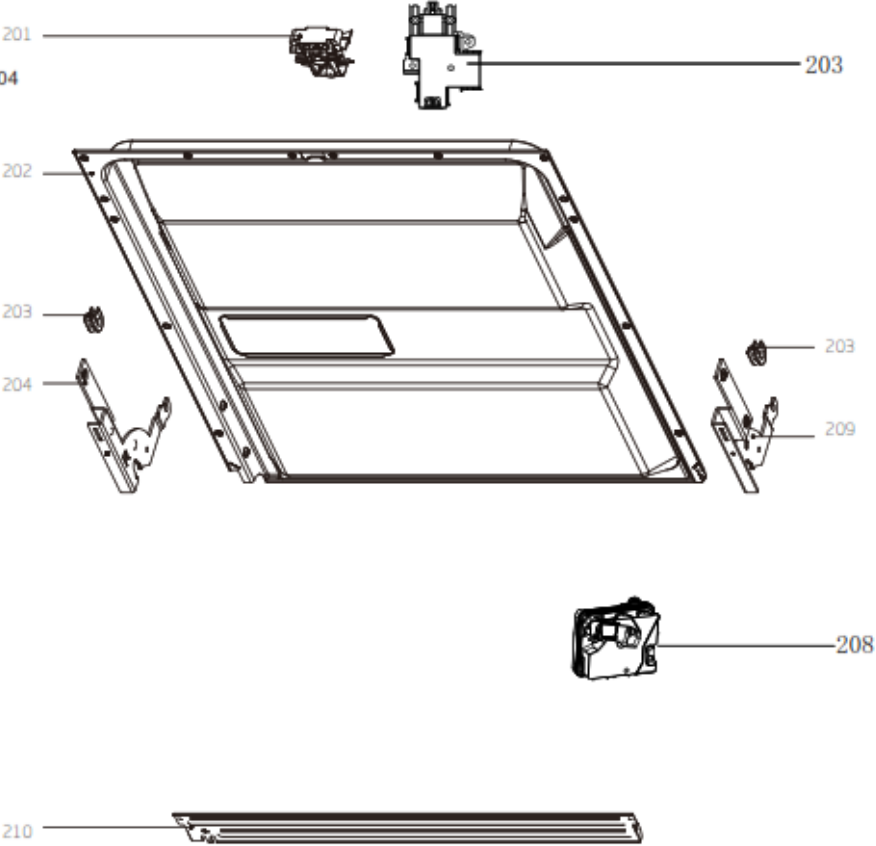

DISHWASHER  
MODEL NUMBER  
NE60FD14UK\_EU  
PARTS MANUAL

Exploded Drawing

### Spare Parts List

<b>ID No</b>	<b>Part Number</b>	<b>Apelson Code</b>	<b>Part Description</b>	<b>Qty.</b>
101	12176000036535	AA0000003231	WATERPROOF COVER	1
102	17176000042498	AA0000003547	DISPLAY PANEL	1
103	12676000009037	AA0000002752	SEALING GASKET	2
104-113	12176000B08730	6770006668	CONTROL PANEL ASSEMBLY	1
104	12176000036537	AA0000003232	CONTROL PANEL	1
105	12176000B08729	AA0000003619	BUTTON	1
106	12176000B08727	AA0000003620	BUTTON	1
107	12176000B08741	AA0000003621	BUTTON	1
108	12176000B08747	AA0000003622	BUTTON	1
109	12176000036545	AA0000002760	BUTTON	1
110	12176000036540	AA0000002759	BUTTON	1
111	12176000B08746	AA0000003623	BUTTON	1
112	12176000B08728	AA0000003623	BUTTON	1
113	12176000B08760	AA0000003634	CONTROL PANEL COVER STICKER	1
114	12276000009567	AA0000002194	OUTER DOOR	1
115	12176000004079	673001101123	BASEBOARD	1
201	17476000012184	AA0000002763	DOOR SWICTH ASSEMBLY	1
202	12276000019839	AA0000003557	INNER DOOR ASSEMBLY	1
203	12176000003629	60501345	SNAP RING	1
204	12276000021255	AA0000003561	LEFT HINGE ASSEMBLY	1
205	12176000030346	6730002328	DOOR LOCK ASSEMBLY	1
208	17476000008523	60703825	DISPENSER	1
209	12276000021256	AA0000003563	RIGH THINGE ASSEMBLY	1
210	12276000019605	AA0000002764	CONNECTING BOARD	1
302	12176000027453	AA0000002198	UPPER BACK SUPPORT	1
303	12176000027452	AA0000002199	UPPER BACK SUPPORT	1
304	12176000018923	AA0000002200	TOP PLATE ASSEMBLY	1
305	12276000013810	AA0000002201	LEFT SIDE PANEL	1
306	12276000013808	AA0000002202	RIGHT SIDE PLATE	1
308	12176000008573	AA0000001776	BASKET GUIDER SUPPORTING HOLDER	4
310	12176000010412	AA0000001775	RAIL SUPPORT ASSEMBLY	4
313	12176000025300	AA0000002206	STOPPER	2